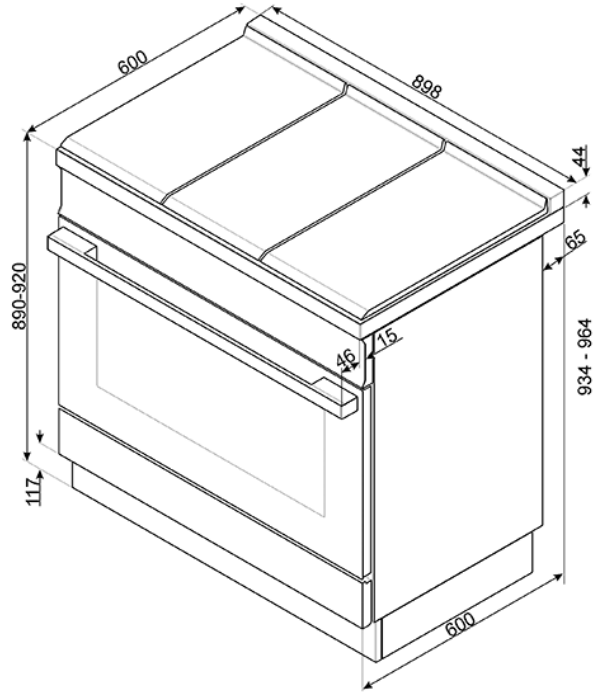

PORTOFINO COOKER, 90X60 CM, BLACK,
INDUCTION HOB, ENERGY RATING A+
EAN13: 8017709240738

• [As awarded by The Chicago Athenaeum: Museum of Architecture and Design](#) • **Programs / Functions** • N. of cooking functions: 10 • **Cleaning functions: Pyrolysis/Pyrolysis Eco** • Automatic programmes: 20 • Other functions: Defrost by time, Defrost by weight, Proving, Sabbath • **Aesthetics** • Door: With frame • Upstand: yes • Command panel finish: Enamelled metal • Display: LCD • Glass type: Grey • Plinth: Black • Storage compartment: Push pull • **Hob technical features** • Hob type: Induction • Total no. of cook zones: 5 • Front left - Induction - single - 1400 W - Ø 14.5 cm • Rear left - Induction - single - 1850 W - Ø 18.0 cm • Central - Induction - single - 2600 W - Ø 27.0 cm • Rear right - Induction - single - 2300 W - Ø 21.0 cm • Front right - Induction - single - 1400 W - Ø 14.5 cm • **Main Oven Technical Features** • Type of main oven: Thermo-ventilated • Gross capacity (Lt) oven 1: 126 • Cavity material: Ever Clean enamel • Usable volume, first cavity: 115 litres • No. of shelves: 5 • Type of shelves: Metal racks • No. of lights: 4 • Fan number: 3 • Cooking time setting: Start and Stop • Removable door • Full glass inner door • Removable inner door • Total no. of door glasses: 4 • Safety Thermostat • Cooling system: Tangential • Door Lock During Pyrolysis • Grill element: 1700 W • Grill type: Electric • Large grill - Power: 2900 W • Soft Close: Yes • **Options Main Oven** • Timer • End of cooking acoustic alarm • Minimum Temperature: 50 °C • Maximum temperature: 260 °C • **Accessories included for Main Oven & Hob** • Scraper: 1 • Rotisserie: 1 • TOP Oven grid with back stop: 2 • Grill mesh: 1 • 40mm deep tray: 2 • Telescopic Guide rails, partial Extraction : 1 • **Electrical Connection** • Electrical connection rating: 11400 W • Current: 50 Amp • Voltage: 220-240 V • Voltage 2 (V): 380-415 V • Frequency: 50/60 Hz